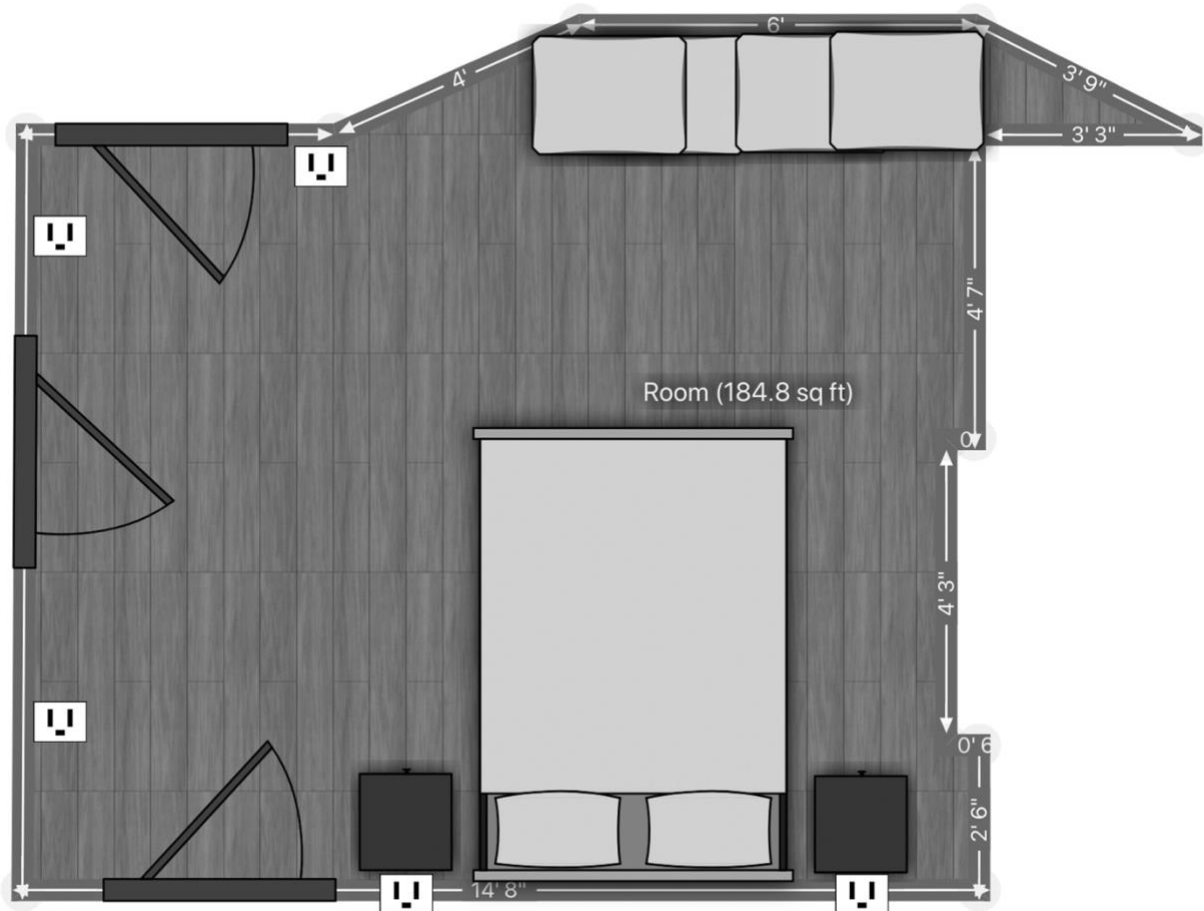

Police Department: 845.338.3640

Room Layouts:

Living Room

Den

Kitchen

Dining Room

Office

Bedroom 1

Bedroom 2

Bedroom 3

Bedroom 4

Bedroom 5

Bedroom 6