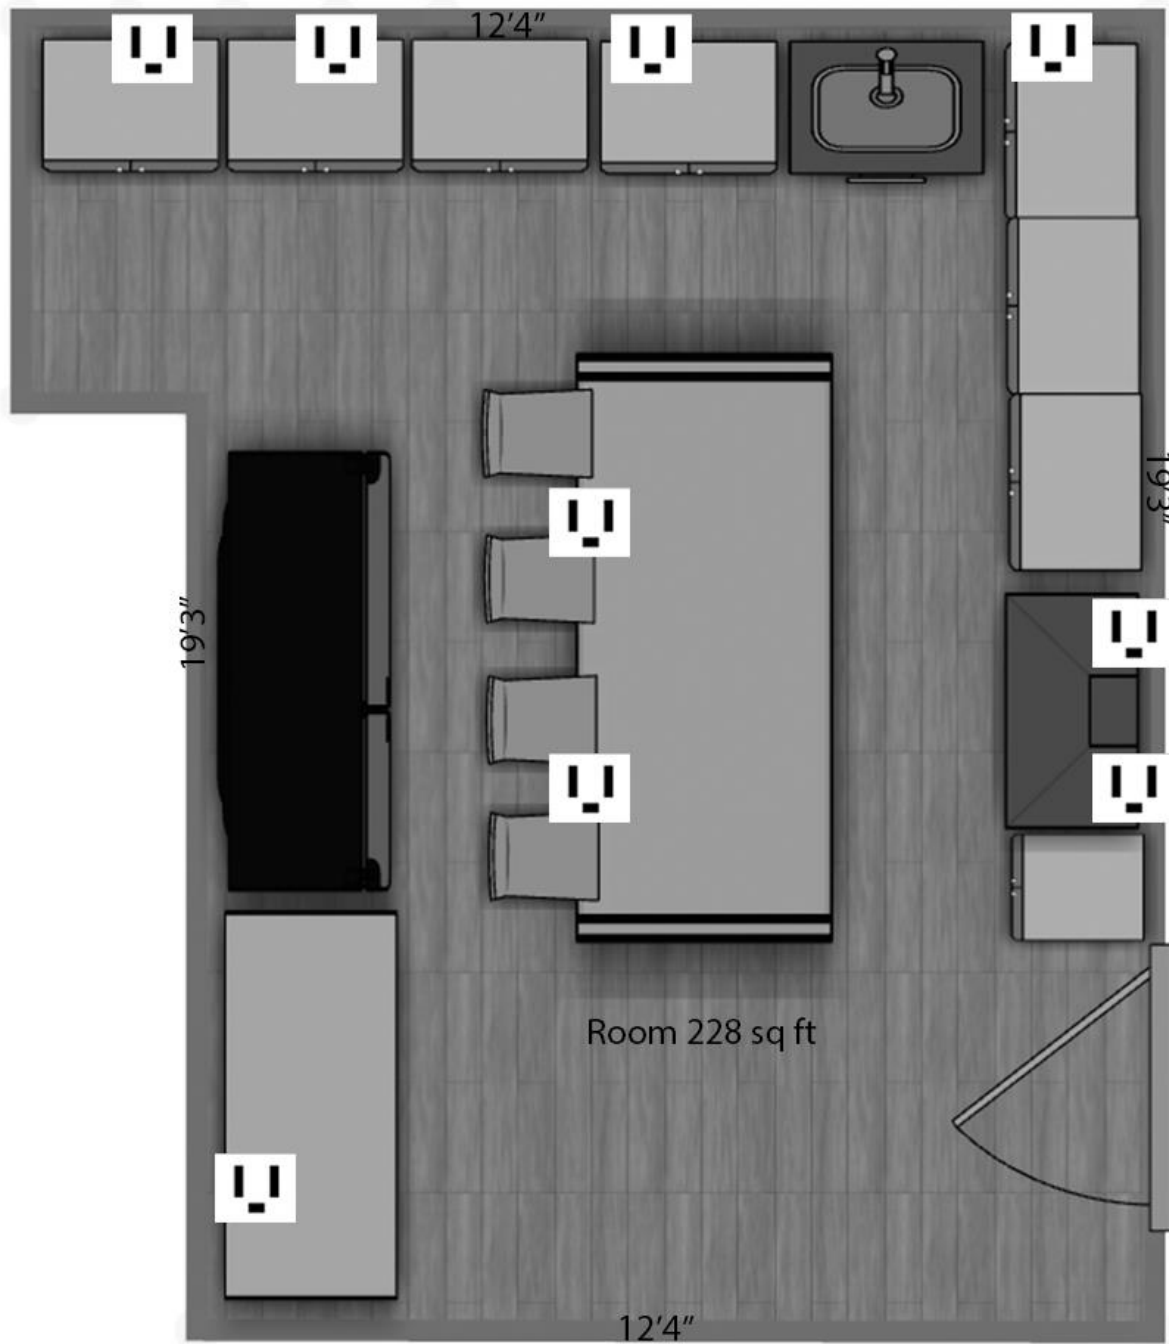

Police Department: 845.338.3640

Room Layouts:

Living Room

Den

Kitchen

Dining Room

Office

Bedroom 1

Bedroom 2

Bedroom 3

Bedroom 4

Bedroom 5

Bedroom 6