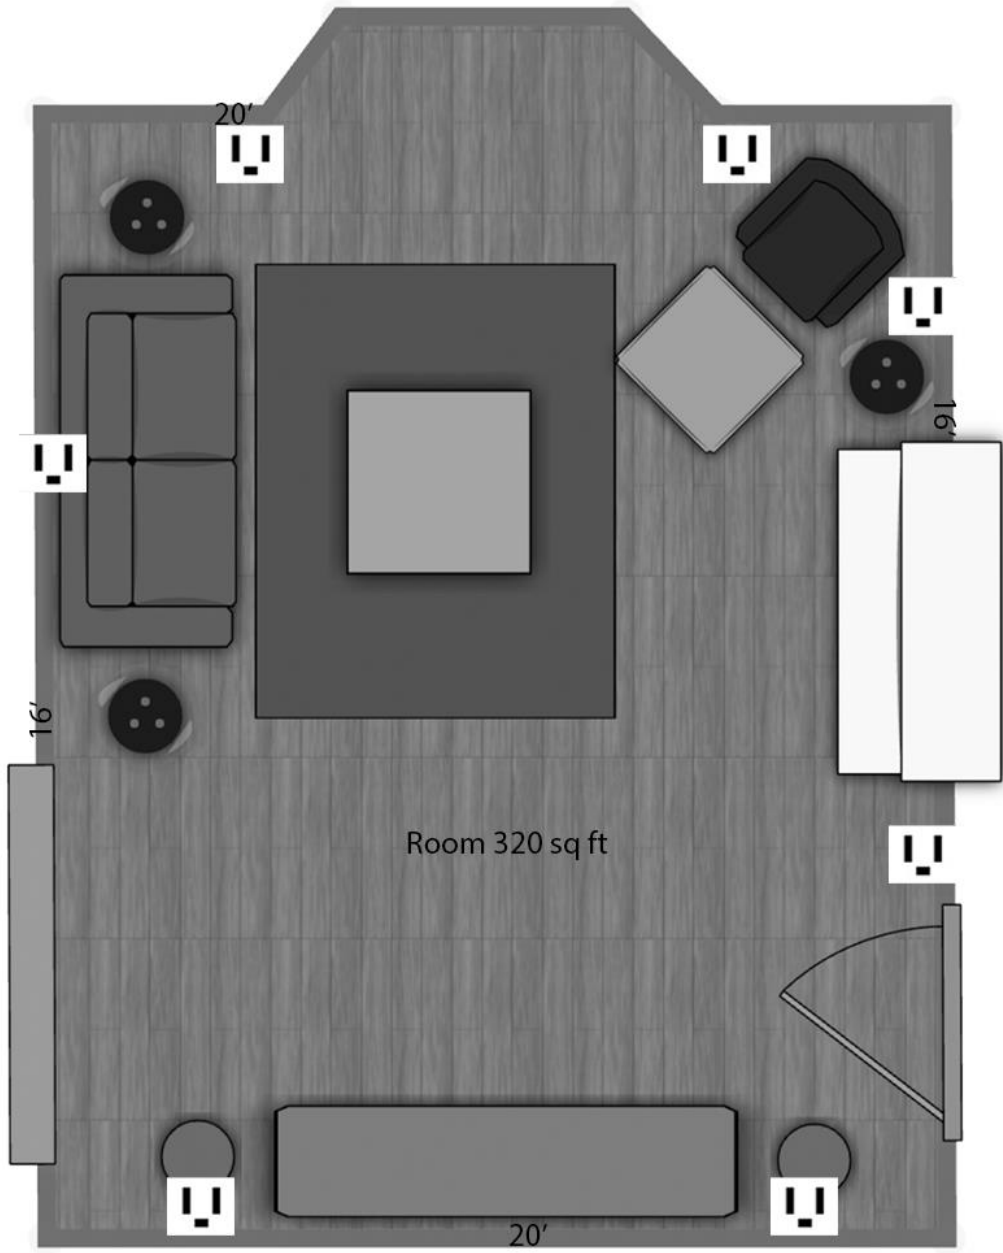

Police Department: 845.338.3640

Room Layouts:

Living Room

Den

Kitchen

Dining Room

Office

Bedroom 1

Bedroom 2

Bedroom 3

Bedroom 4

Bedroom 5

Bedroom 6