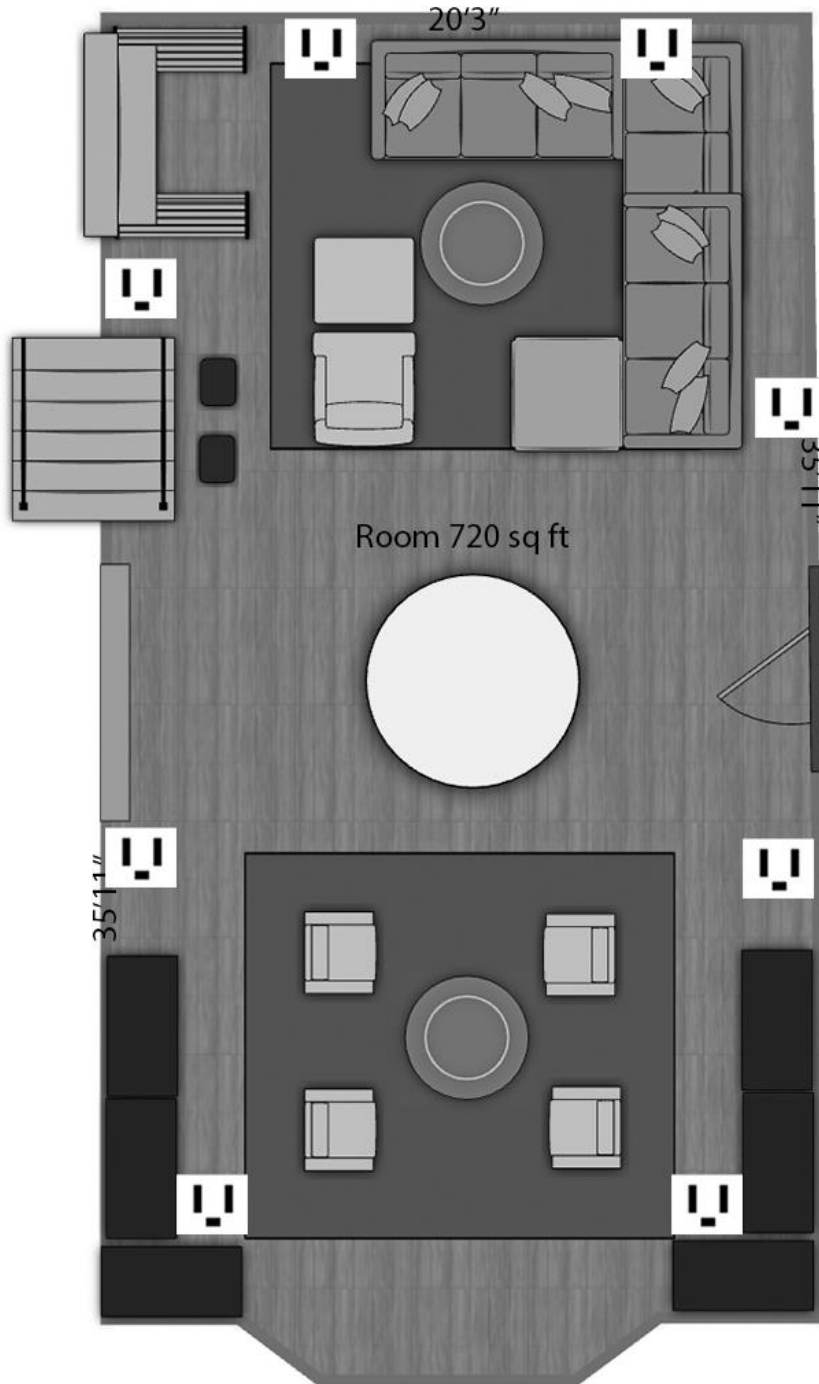

Police Department: 845.338.3640

Room Layouts:

Living Room

Den

Kitchen

Dining Room

Office

Bedroom 1

Bedroom 2

Bedroom 3

Bedroom 4

Bedroom 5

Bedroom 6