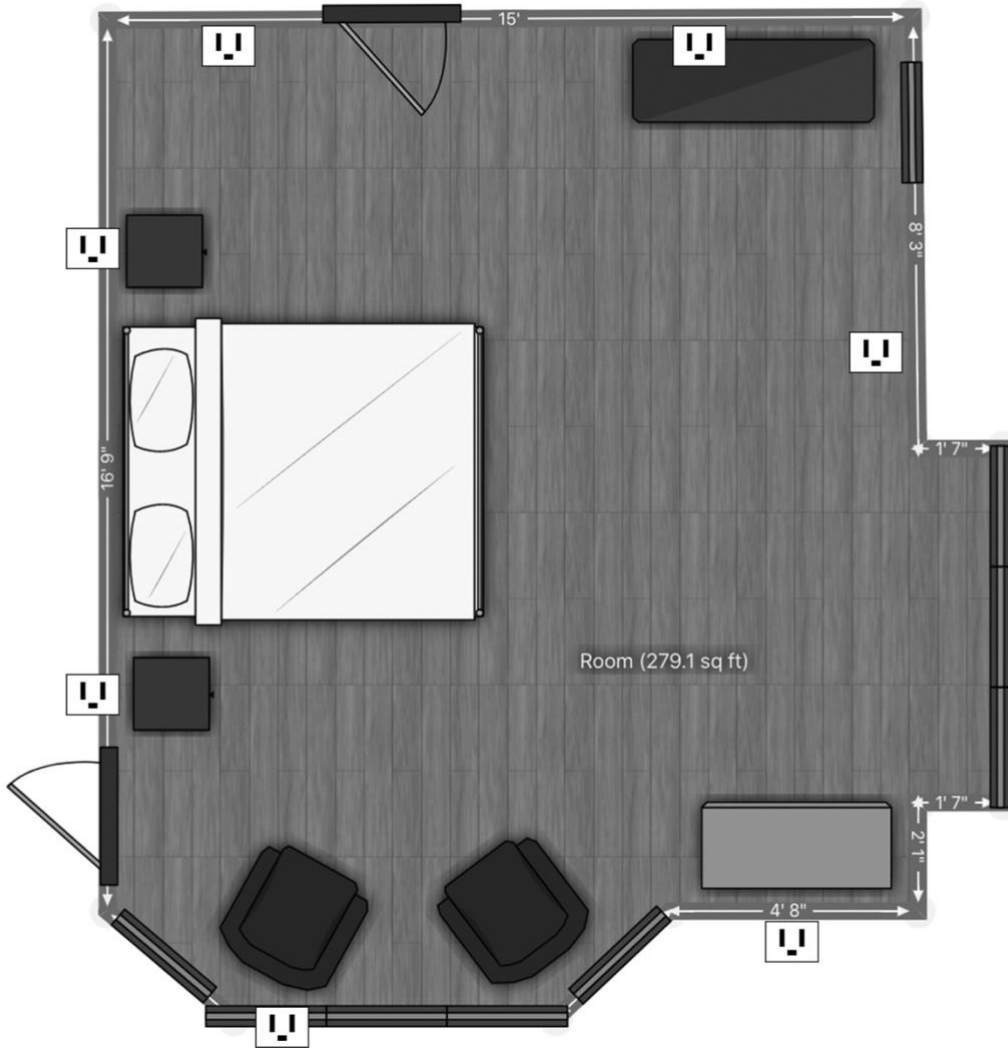

2,400 sq ft interior (carriage house)

4,500 sq ft covered porch

2,500 sq ft pool deck

Open bluestone patio with fire pit table + BBQ grill

Outdoor dining area with views of the Hudson River

Indoor dining (seats 14 people)

6 bedrooms (4 king/1 queen/1 double) in main house

2 bedrooms (2 queen/1 double sofa bed) in carriage house

Bright & open kitchen with luxury appliances

Gas fireplaces
Spacious living room with library
Sauna
Gym + Peloton bike
Pool + pool house
Overnight accommodations available upon request
Generator
High-speed internet (400 Mbps)

Police Department: 845.338.3640

Room Layouts:

Living Room

Den

Kitchen

Dining Room

Office

Bedroom 1

Bedroom 2

Bedroom 3

Bedroom 4

Bedroom 5

Bedroom 6