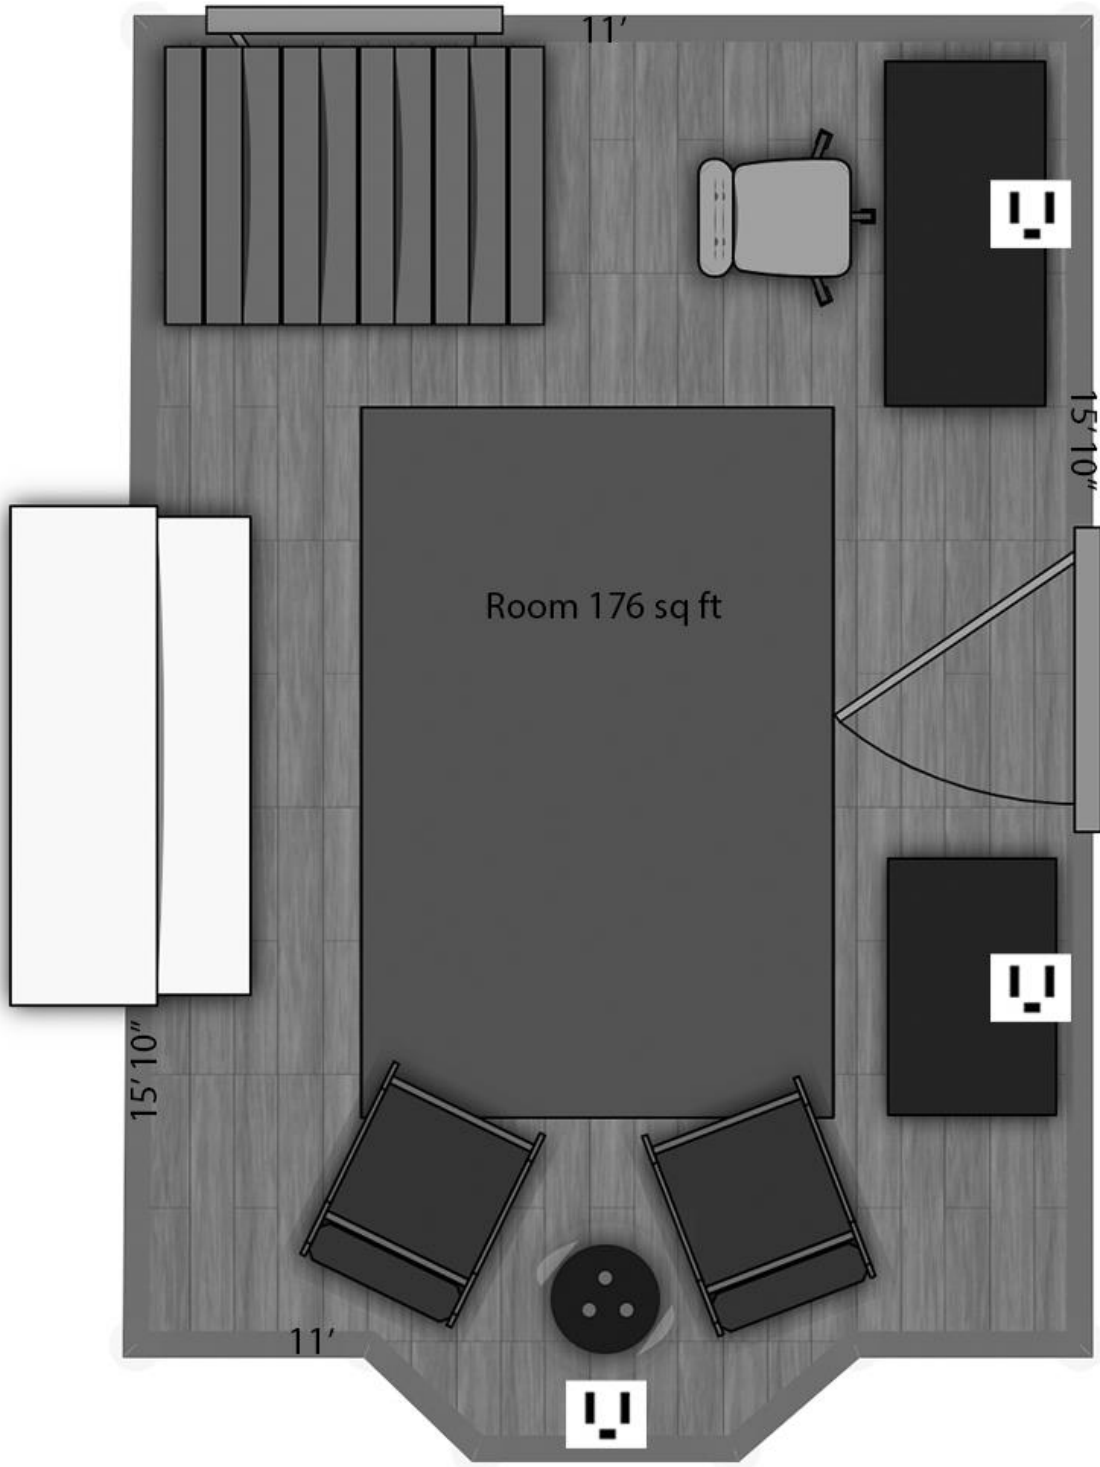

6 bedrooms (4 king/1 queen/1 double) in main house

2 bedrooms (2 queen/1 double sofa bed) in carriage house

Bright & open kitchen with luxury appliances

Gas fireplaces
Spacious living room with library
Sauna
Gym + Peloton bike
Pool + pool house
Overnight accommodations available upon request
Generator
High-speed internet (400 Mbps)

Police Department: 845.338.3640

Room Layouts:

Living Room

Den

Kitchen

Dining Room

Office

Bedroom 1

Bedroom 2

Bedroom 3

Bedroom 4

Bedroom 5

Bedroom 6