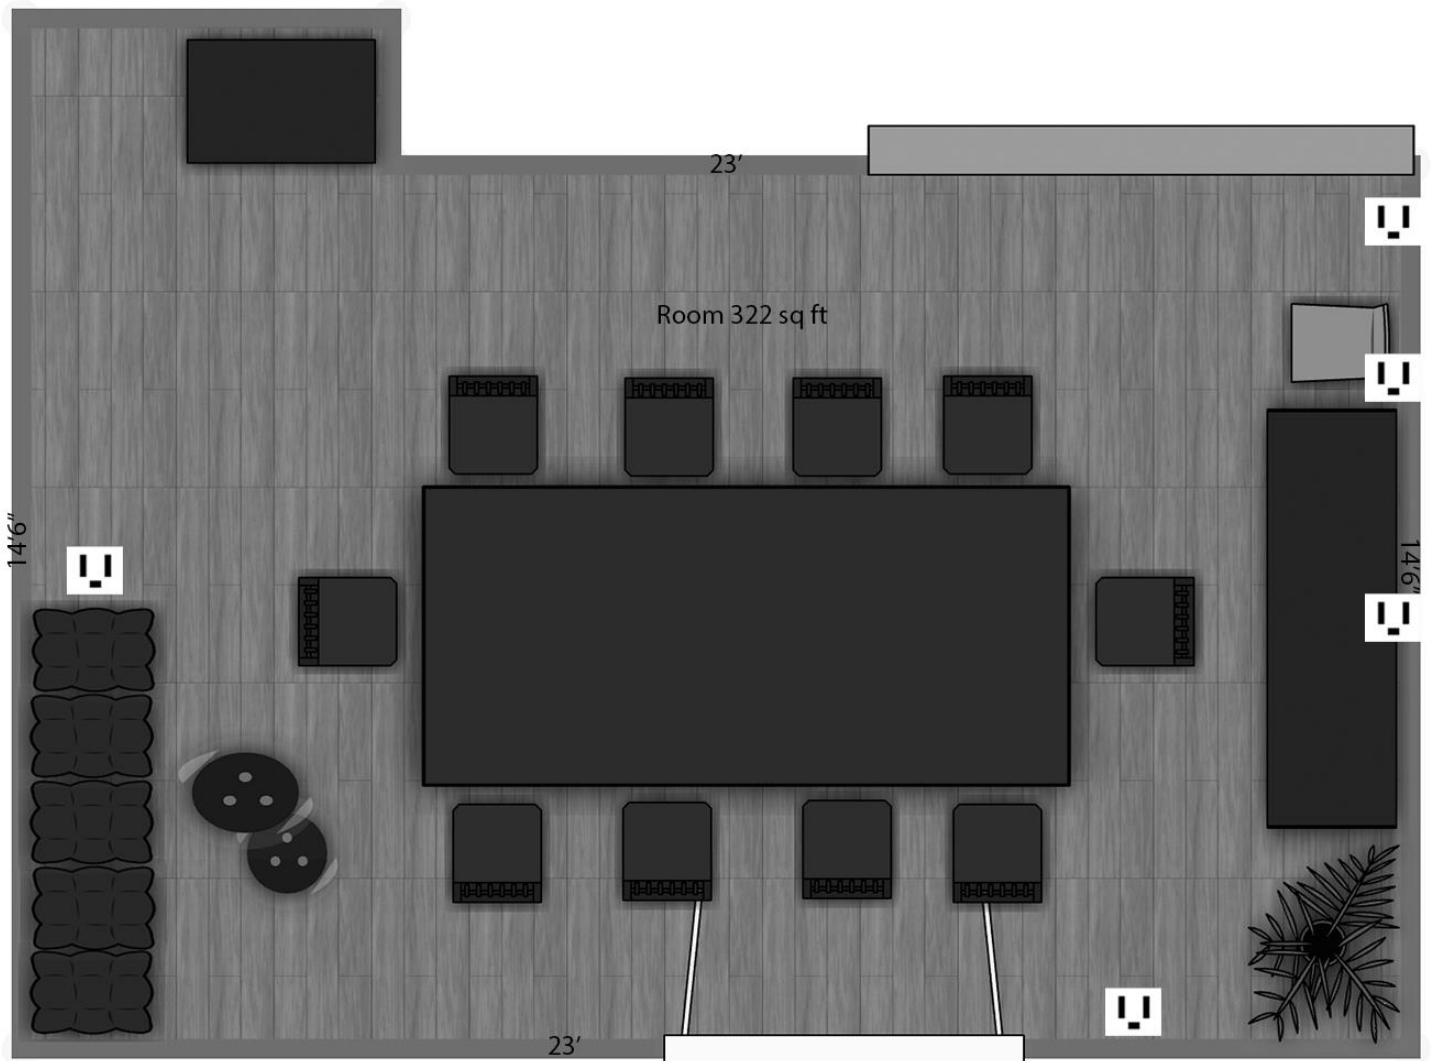

Police Department: 845.338.3640

Room Layouts:

Living Room

Den

Kitchen

Dining Room

Office

Bedroom 1

Bedroom 2

Bedroom 3

Bedroom 4

Bedroom 5

Bedroom 6