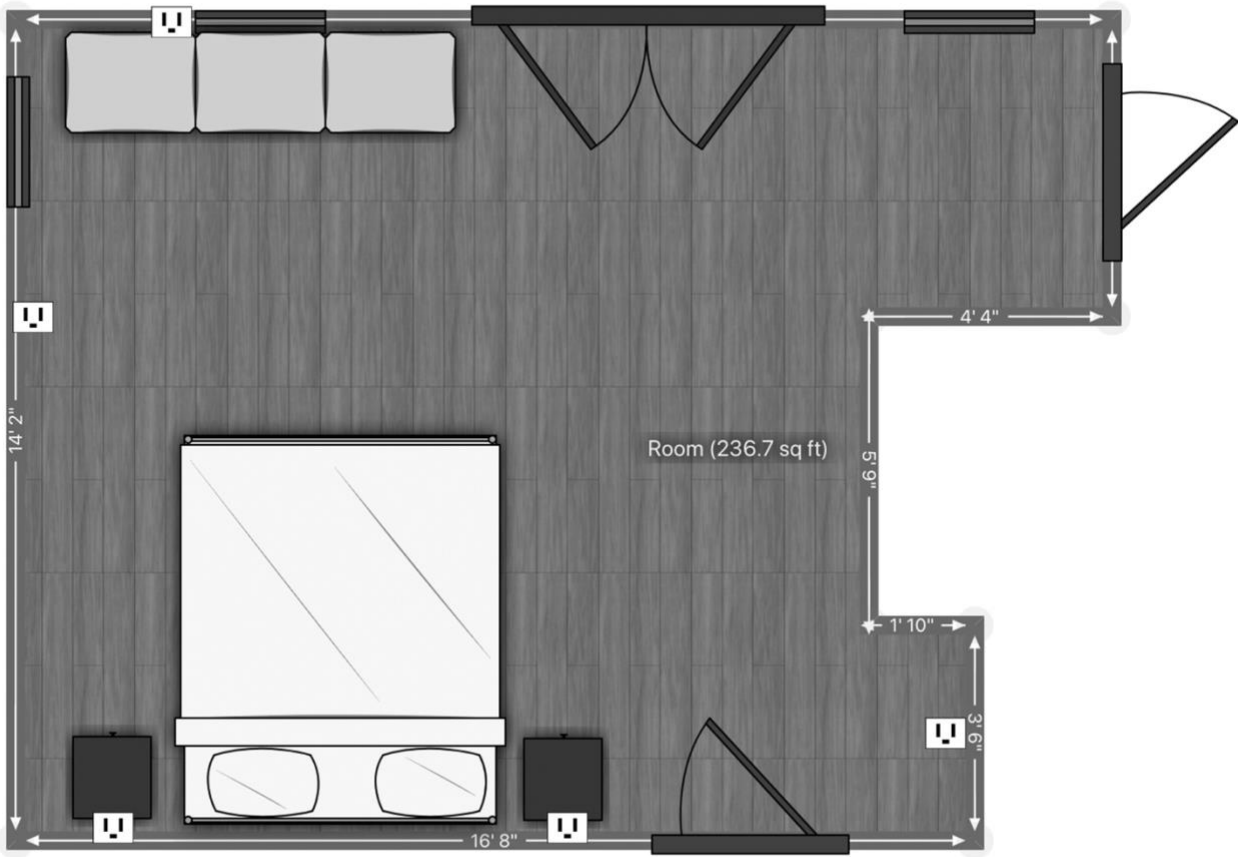

6 bedrooms (4 king/1 queen/1 double) in main house

2 bedrooms (2 queen/1 double sofa bed) in carriage house

Bright & open kitchen with luxury appliances

Gas fireplaces
Spacious living room with library
Sauna
Gym + Peloton bike
Pool + pool house
Overnight accommodations available upon request
Generator
High-speed internet (400 Mbps)

Bedroom 2

Bedroom 3

Bedroom 4

Bedroom 5

Bedroom 6