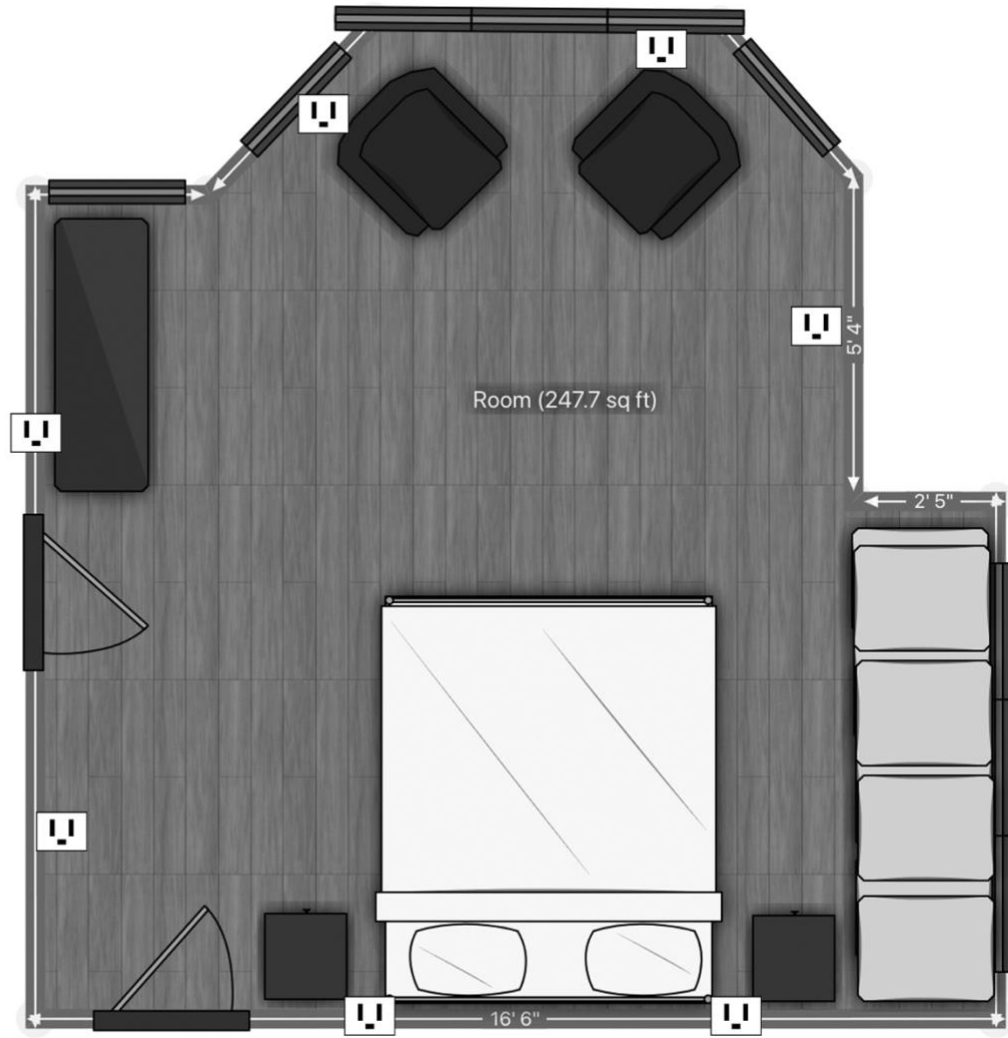

Police Department: 845.338.3640

Room Layouts:

Living Room

Den

Kitchen

Dining Room

Office

Bedroom 1

Bedroom 2

Bedroom 3

Bedroom 4

Bedroom 5

Bedroom 6